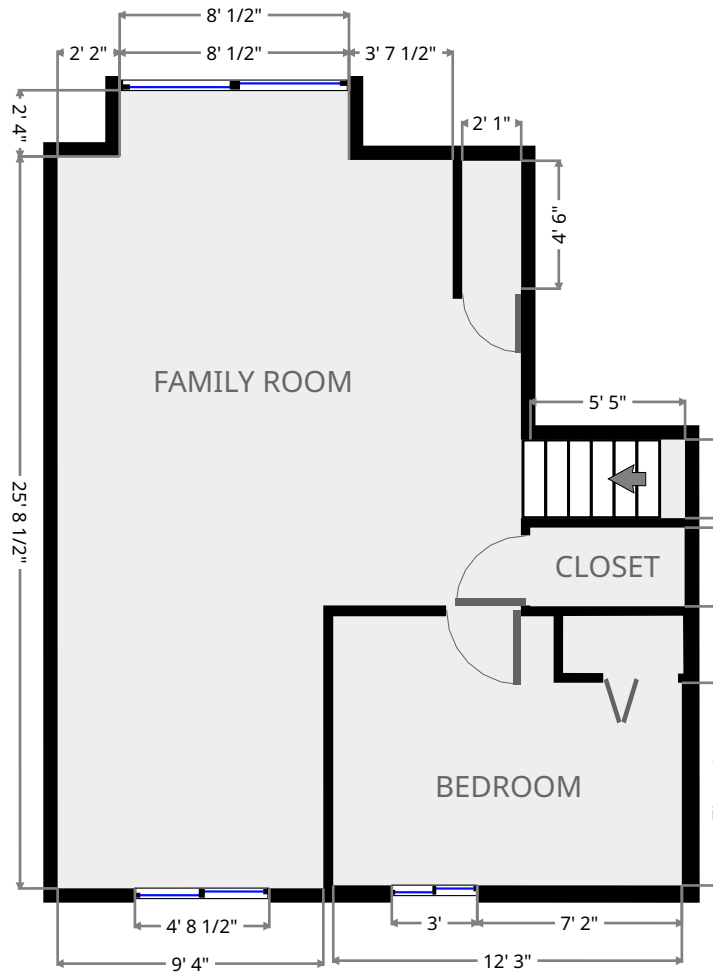

560 s mcphebran

Basement

Kyla Mullett
Discoveryhometours@gmail.com
250.898.7452

Statistics

2108 sq ft
4 Floors
4 Bedrooms
2 Bathrooms

THIS FLOORPLAN IS PROVIDED WITHOUT WARRANTY OF ANY KIND. SENSOPIA DISCLAIMS ANY WARRANTY INCLUDING, WITHOUT LIMITATION, SATISFACTORY QUALITY OR ACCURACY OF DIMENSIONS.

560 s mcphebran

Ground Floor

Kyla Mullett
Discoveryhometours@gmail.com
250.898.7452

Statistics

2108 sq ft
4 Floors
4 Bedrooms
2 Bathrooms

THIS FLOORPLAN IS PROVIDED WITHOUT WARRANTY OF ANY KIND. SENSOPIA DISCLAIMS ANY WARRANTY INCLUDING, WITHOUT LIMITATION, SATISFACTORY QUALITY OR ACCURACY OF DIMENSIONS.

560 s mcpheadran

1st Floor

Kyla Mullett
Discoveryhometours@gmail.com
250.898.7452

Statistics

2108 sq ft
4 Floors
4 Bedrooms
2 Bathrooms

THIS FLOORPLAN IS PROVIDED WITHOUT WARRANTY OF ANY KIND. SENSOPIA DISCLAIMS ANY WARRANTY INCLUDING, WITHOUT LIMITATION, SATISFACTORY QUALITY OR ACCURACY OF DIMENSIONS.