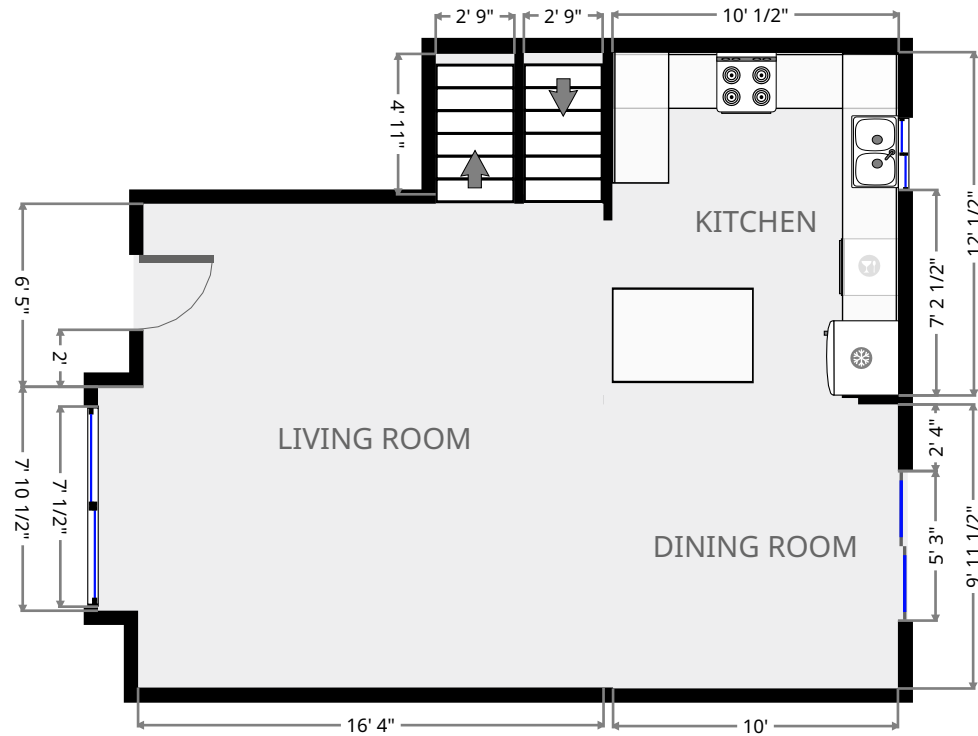

560 s mcphebran

Ground Floor

Kyla Mullett
Discoveryhometours@gmail.com
250.898.7452

Statistics

2108 sq ft
4 Floors
4 Bedrooms
2 Bathrooms

THIS FLOORPLAN IS PROVIDED WITHOUT WARRANTY OF ANY KIND. SENSOPIA DISCLAIMS ANY WARRANTY INCLUDING, WITHOUT LIMITATION, SATISFACTORY QUALITY OR ACCURACY OF DIMENSIONS.

560 s mcpheadran

1st Floor

Kyla Mullett
Discoveryhometours@gmail.com
250.898.7452

Statistics

2108 sq ft
4 Floors
4 Bedrooms
2 Bathrooms

THIS FLOORPLAN IS PROVIDED WITHOUT WARRANTY OF ANY KIND. SENSOPIA DISCLAIMS ANY WARRANTY INCLUDING, WITHOUT LIMITATION, SATISFACTORY QUALITY OR ACCURACY OF DIMENSIONS.