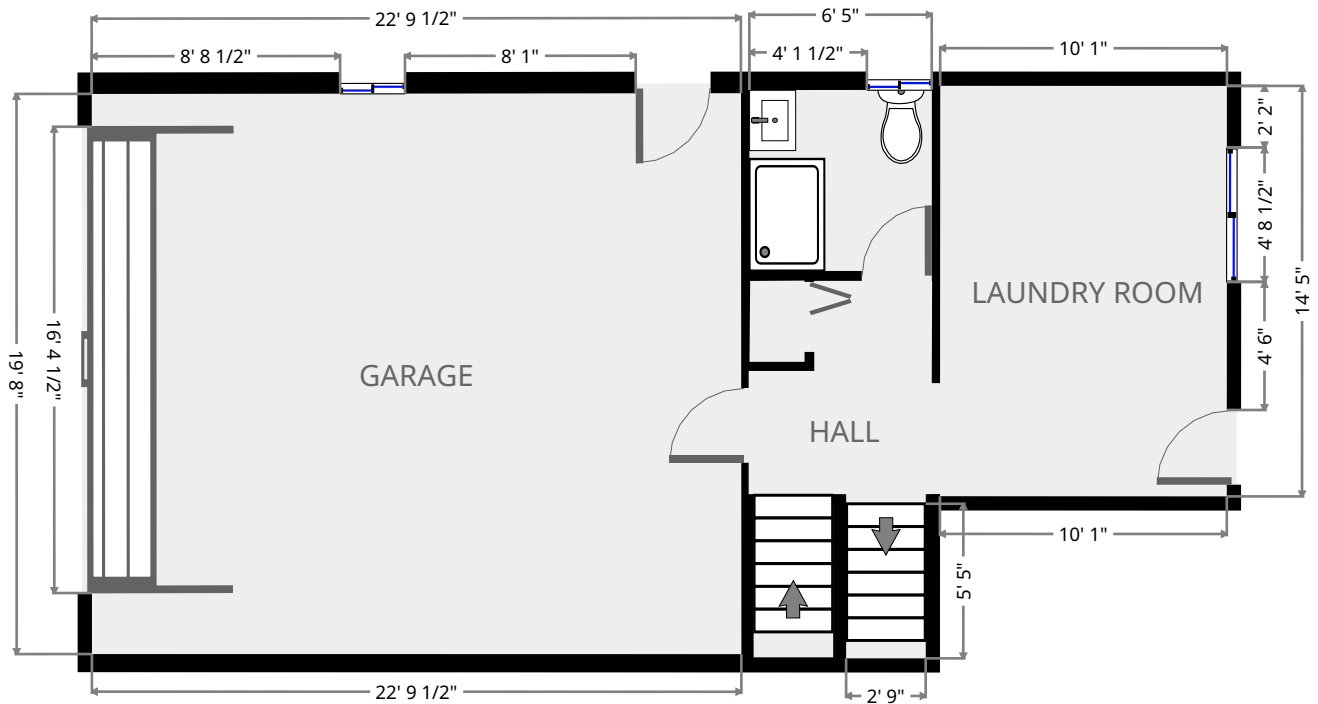

560 s mcphebran

Ground Floor

Kyla Mullett
Discoveryhometours@gmail.com
250.898.7452

Statistics

2108 sq ft
4 Floors
4 Bedrooms
2 Bathrooms

THIS FLOORPLAN IS PROVIDED WITHOUT WARRANTY OF ANY KIND. SENSOPIA DISCLAIMS ANY WARRANTY INCLUDING, WITHOUT LIMITATION, SATISFACTORY QUALITY OR ACCURACY OF DIMENSIONS.

560 s mcpheadran

1st Floor

Kyla Mullett
Discoveryhometours@gmail.com
250.898.7452

Statistics

2108 sq ft
4 Floors
4 Bedrooms
2 Bathrooms

THIS FLOORPLAN IS PROVIDED WITHOUT WARRANTY OF ANY KIND. SENSOPIA DISCLAIMS ANY WARRANTY INCLUDING, WITHOUT LIMITATION, SATISFACTORY QUALITY OR ACCURACY OF DIMENSIONS.