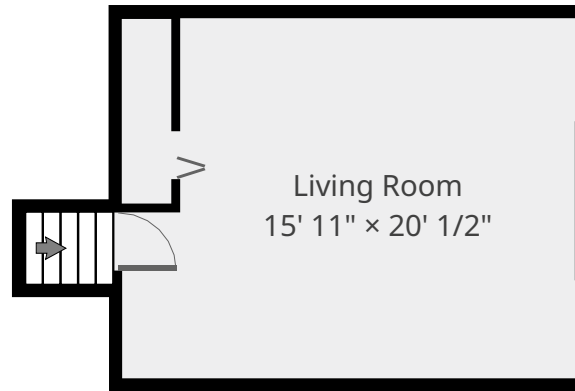

2204 Canterbury

Ground Floor

Kyla Mullett
Discoveryhometours@gmail.com
250.898.7452

Statistics

Area: 1835 sq ft
2 Floors
2 Bedrooms
3 Bathrooms

THIS FLOORPLAN IS PROVIDED WITHOUT WARRANTY OF ANY KIND. SENSOPIA DISCLAIMS ANY WARRANTY INCLUDING, WITHOUT LIMITATION, SATISFACTORY QUALITY OR ACCURACY OF DIMENSIONS.

2204 Canterbury

Kyla Mullett
Discoveryhometours@gmail.com
250.898.7452

Statistics

Area: 1835 sq ft
2 Floors
2 Bedrooms
3 Bathrooms

1st Floor

THIS FLOORPLAN IS PROVIDED WITHOUT WARRANTY OF ANY KIND. SENSOPIA DISCLAIMS ANY WARRANTY INCLUDING, WITHOUT LIMITATION, SATISFACTORY QUALITY OR ACCURACY OF DIMENSIONS.