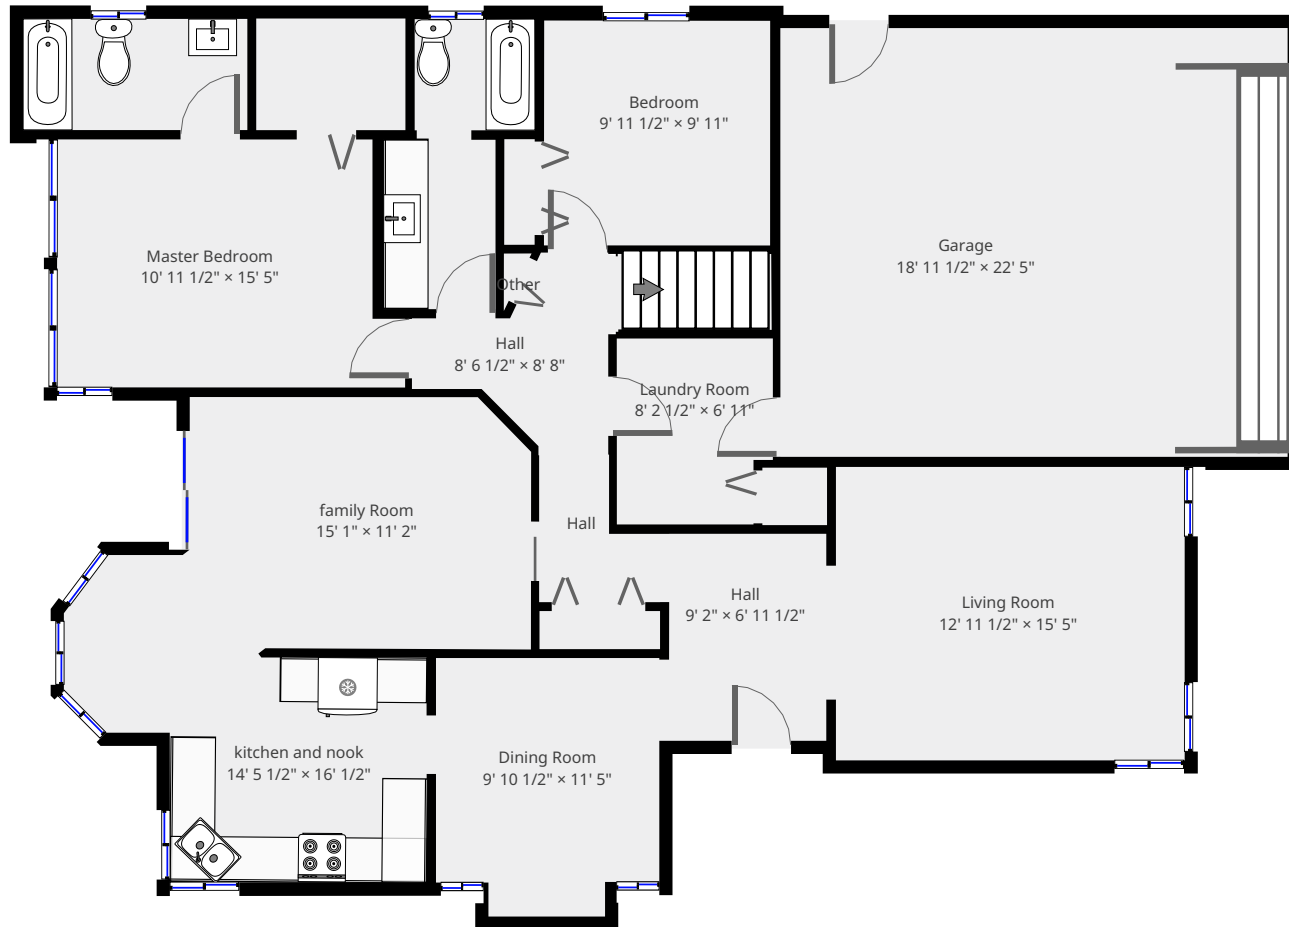

2204 Canterbury

Ground Floor

Kyla Mullett
Discoveryhometours@gmail.com
250.898.7452

Statistics

Area: 1835 sq ft
2 Floors
2 Bedrooms
3 Bathrooms

THIS FLOORPLAN IS PROVIDED WITHOUT WARRANTY OF ANY KIND. SENSOPIA DISCLAIMS ANY WARRANTY INCLUDING, WITHOUT LIMITATION, SATISFACTORY QUALITY OR ACCURACY OF DIMENSIONS.

2204 Canterbury

Kyla Mullett
Discoveryhometours@gmail.com
250.898.7452

Statistics

Area: 1835 sq ft
2 Floors
2 Bedrooms
3 Bathrooms

1st Floor

THIS FLOORPLAN IS PROVIDED WITHOUT WARRANTY OF ANY KIND. SENSOPIA DISCLAIMS ANY WARRANTY INCLUDING, WITHOUT LIMITATION, SATISFACTORY QUALITY OR ACCURACY OF DIMENSIONS.